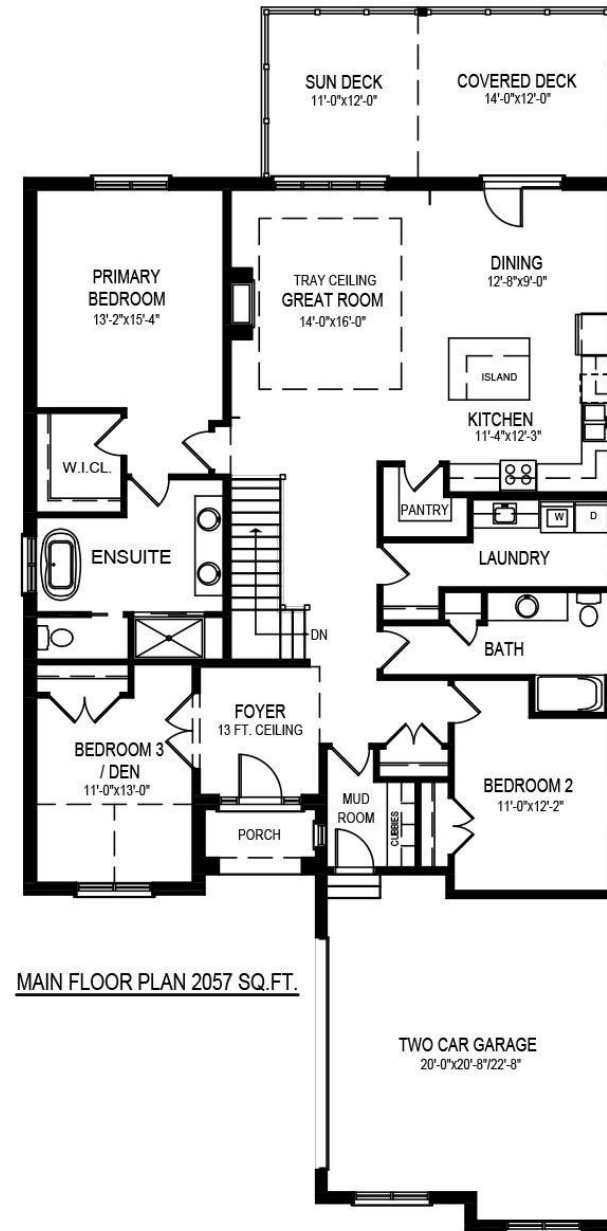

The Vista 2057 SQ.FT.

Artist Concept Only. Plan dimensions may vary slightly and changes may be made due to on site conditions. Apr. 27, 2023

The Vista - 2057 SQ.FT.

Artist Concept Only. Plan dimensions may vary slightly and changes may be made due to on site conditions. Apr. 27, 2023